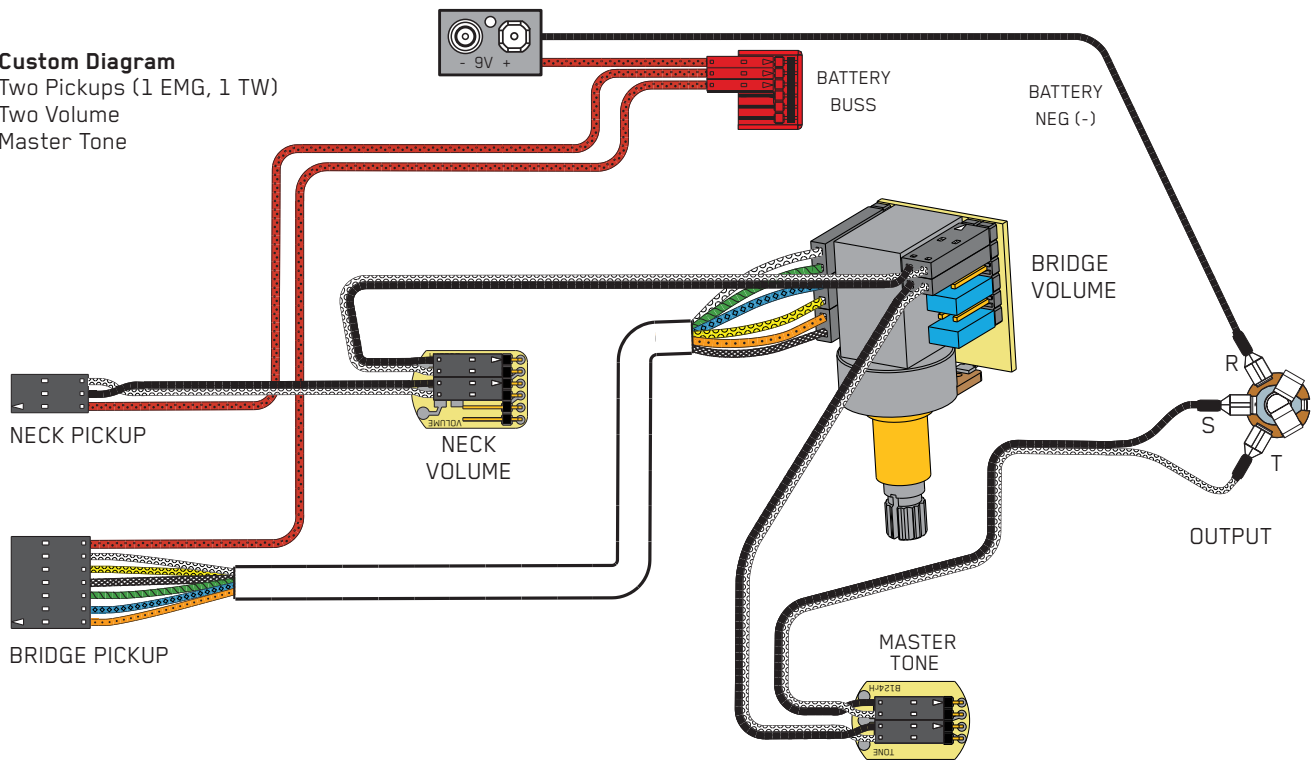

PO BOX 4394
SANTA ROSA, CA
95402 USA

P (707) 525-9941
F (707) 575-7046
EMGPICKUPS.COM

INSTALLATION INFORMATION EMG MODELS: **ACTIVE / TW**

Custom Diagram
Two Pickups (1 EMG, 1 TW)
Two Volume
Master Tone

WARRANTY